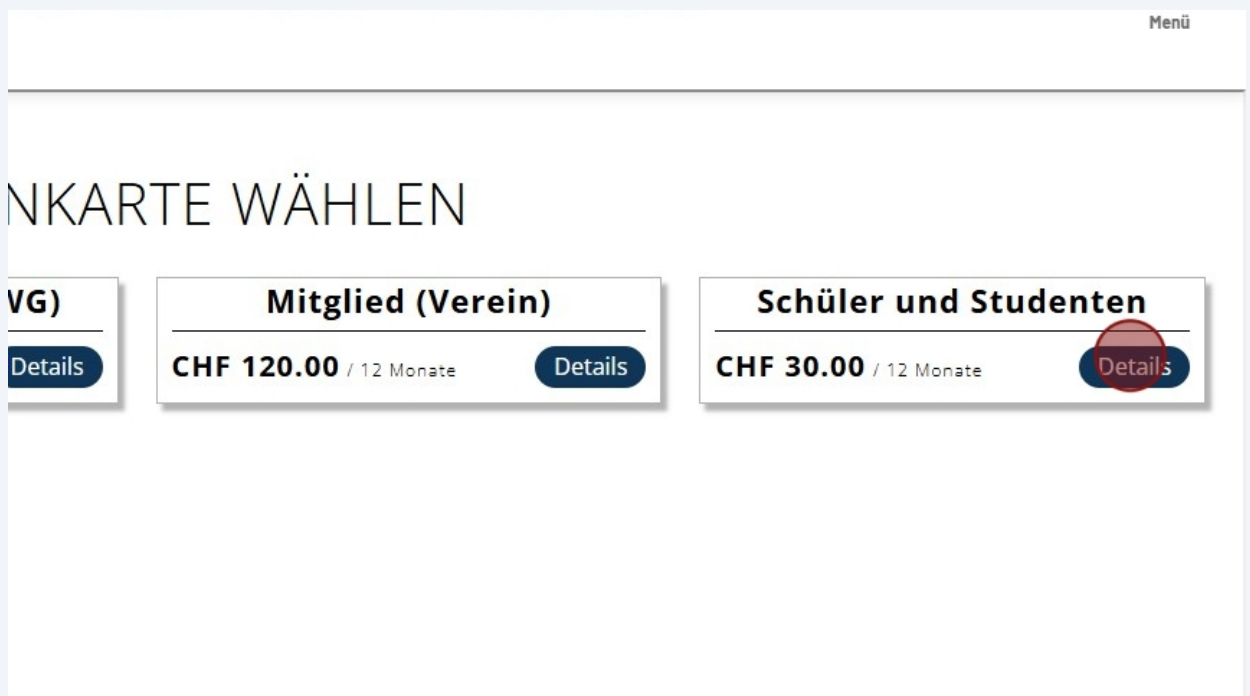

3 Wählen Sie eines der Membership Modelle aus und klicken Sie auf "Details"