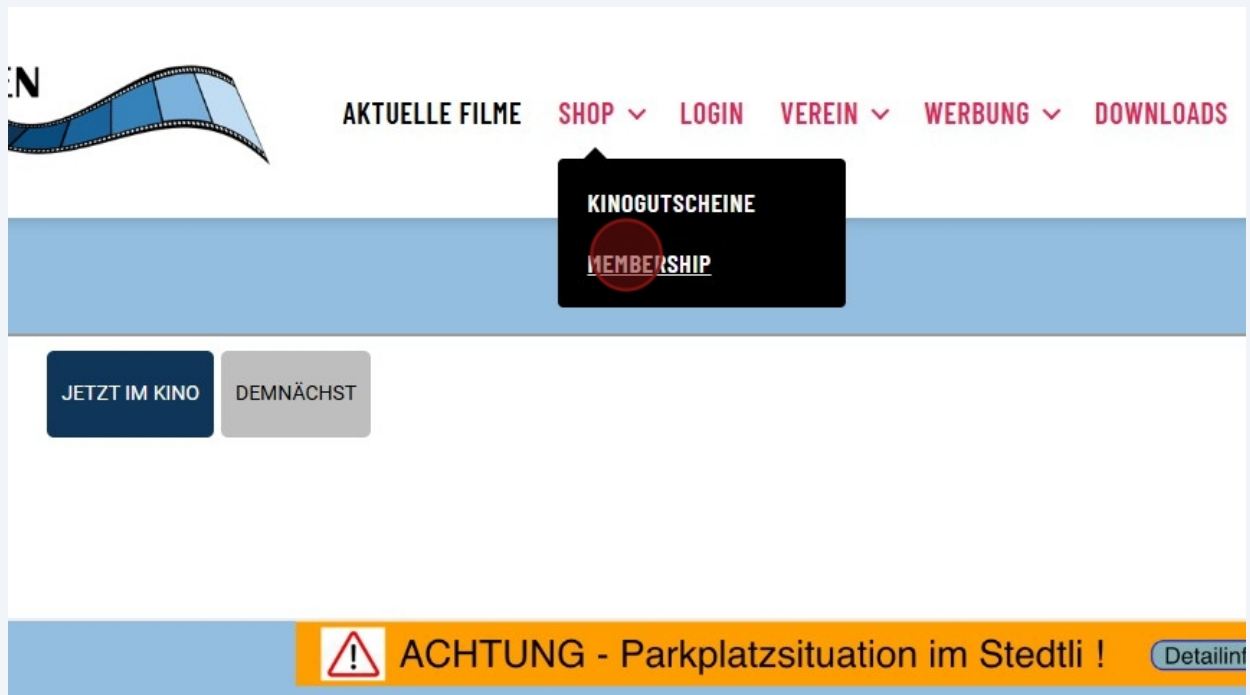

2 Navigieren Sie zu "Membership"